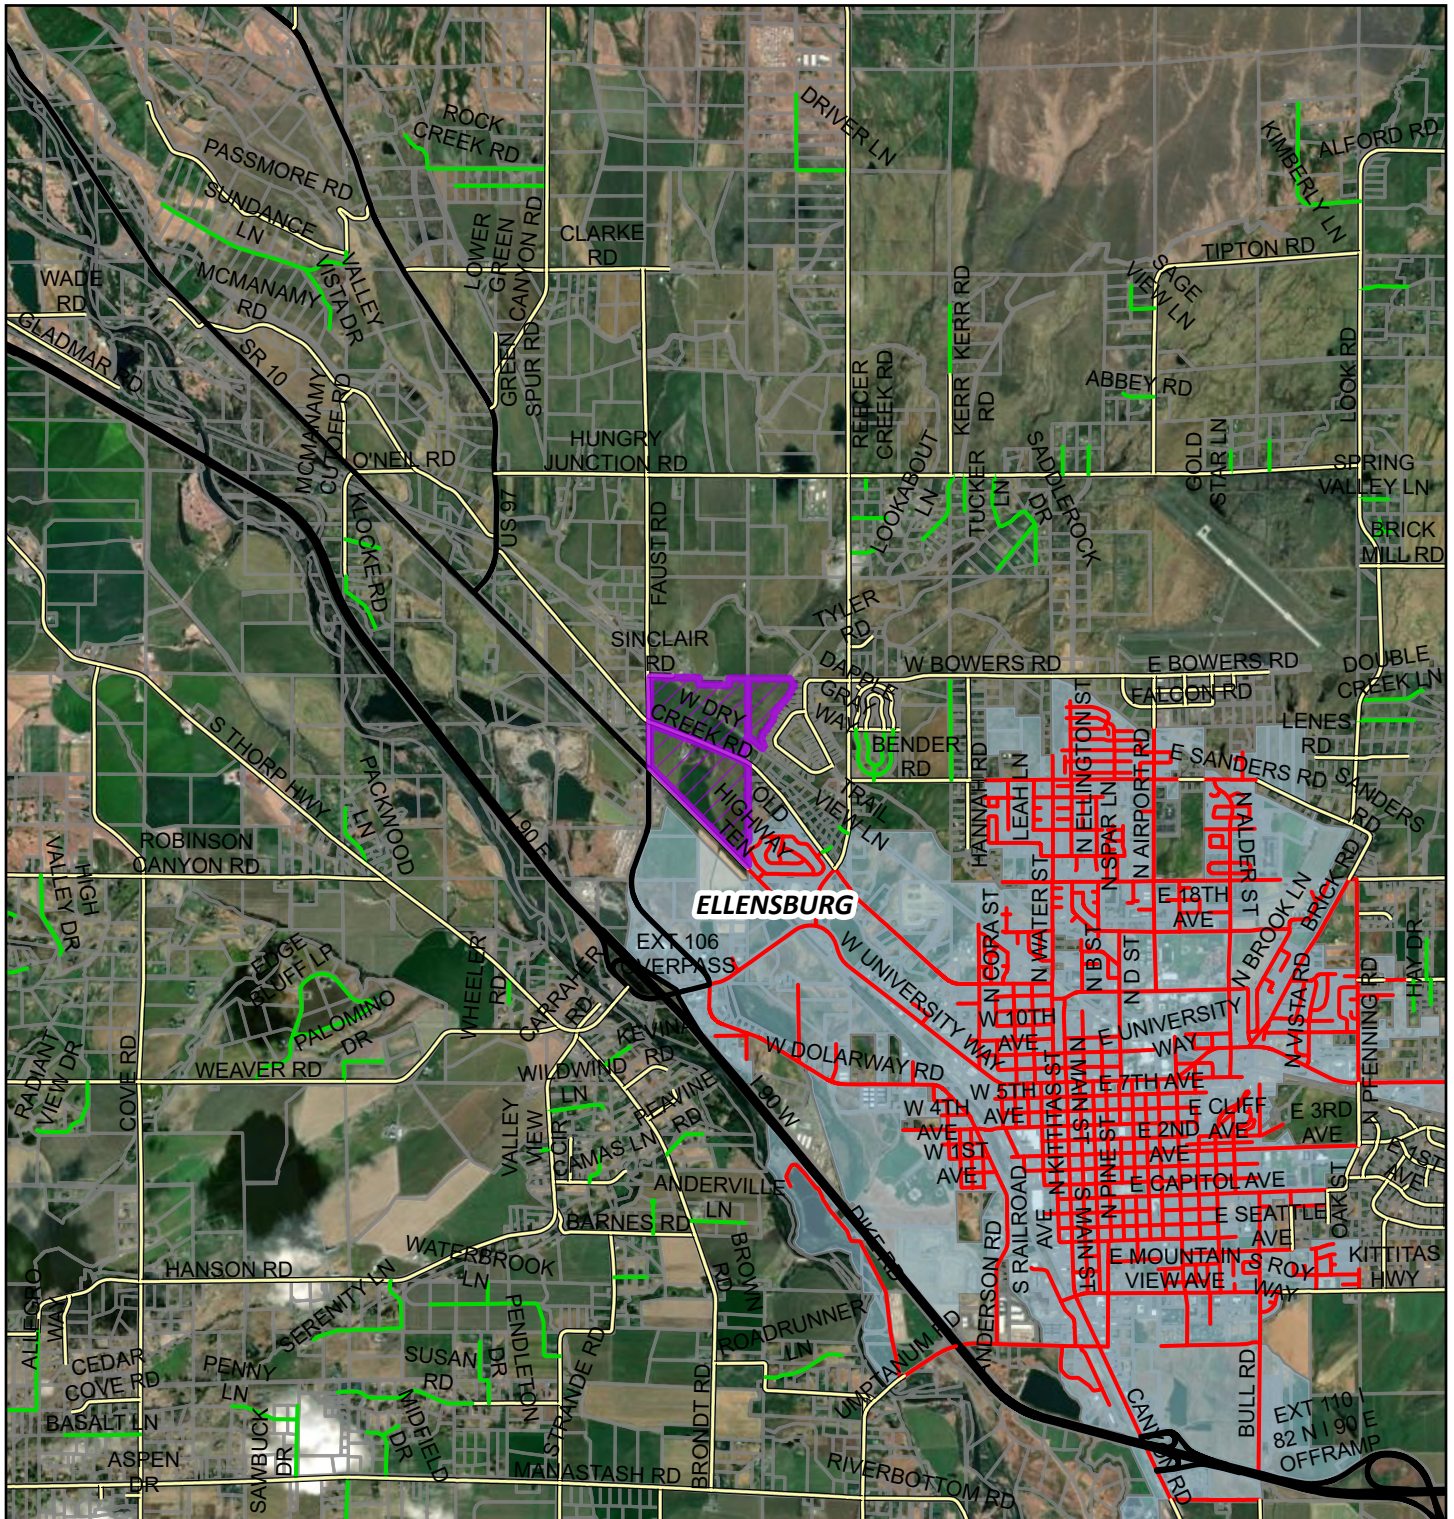

# BL-26-00004 Central WA Land Group

## Vicinity View

Vantor

# 2026

Coordinate System: NAD 1983 StatePlane Washington South FIPS 4602 Feet

0 2,500 5,000 Feet

0 500 1,000 Meters